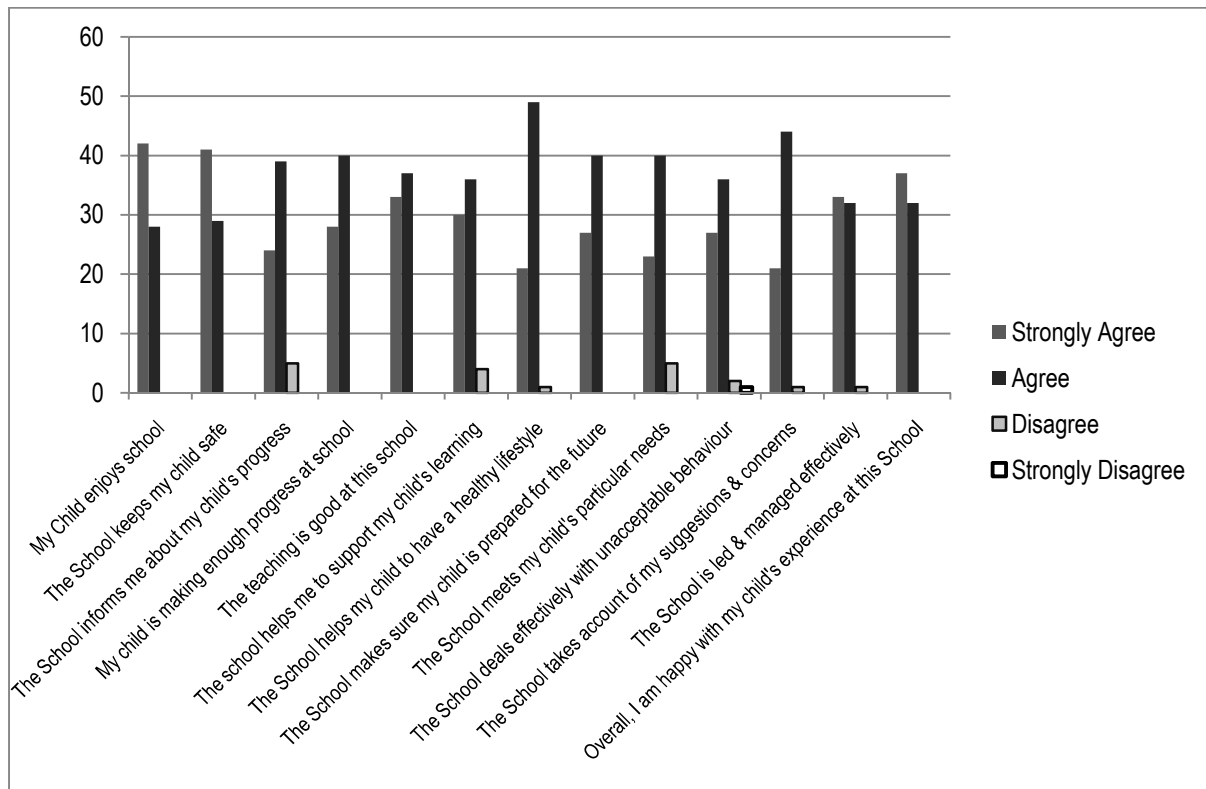

Ambleside Primary School
Stakeholder Survey Questionnaire Results
Autumn Term 2011

Dear Parent/Carer

Thank you to all those people who took the time to complete our recent stakeholder survey questionnaire. We received over 60 completed forms from across the whole school and were delighted by the responses.

Below is a graph showing the questions that were asked and the number of answers that people gave. It is particularly pleasing to note that parents and carers strongly agree that their child enjoys school and that Ambleside Primary keeps their child safe. As a leadership team will be looking closely at those areas where there was less agreement and looking at ways in which we can address them.